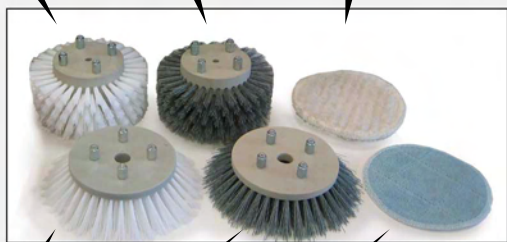

- MSC-059 ● MSC-076 ● MSC-906

IDEAL MARKETS

- Schools
- Universities/Colleges
- Building Services
- Hospitals/Nursing Homes
- Airports
- Office Buildings
- Medical Clinics
- Health Clubs
- Convenience Stores
- Planes, Trains & Automobiles

PARTS & SIZES

Warranty: 1 year/120 days battery

- MSC-059H
  Micro-Scrub 6" Nylon High Scrub Brush
- MSC-059
  Micro-Scrub 6" Nylon Scrub Brush Standard
- MSC-076H
  Micro-Scrub 6" High Nylon Grit Brush
- MSC-076
  Micro-Scrub 6" Nylon Grit Brush
- MSC-905
  Micro-Scrub 6" Carpet Bonnet
- MSC-906
  Micro-Scrub 6" Microfiber Pad
- MS-CB
  Micro-Scrub Standard Battery
- MSC-BC
  Micro-Scrub Battery Charger