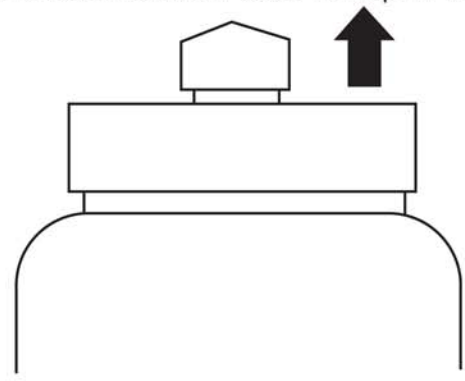

When you stop releasing wax to the floor, wait 2 to 3 seconds to allow the remaining wax in valve to flow out then just mop over.

To Release Solution Please Pull Up Air Valve