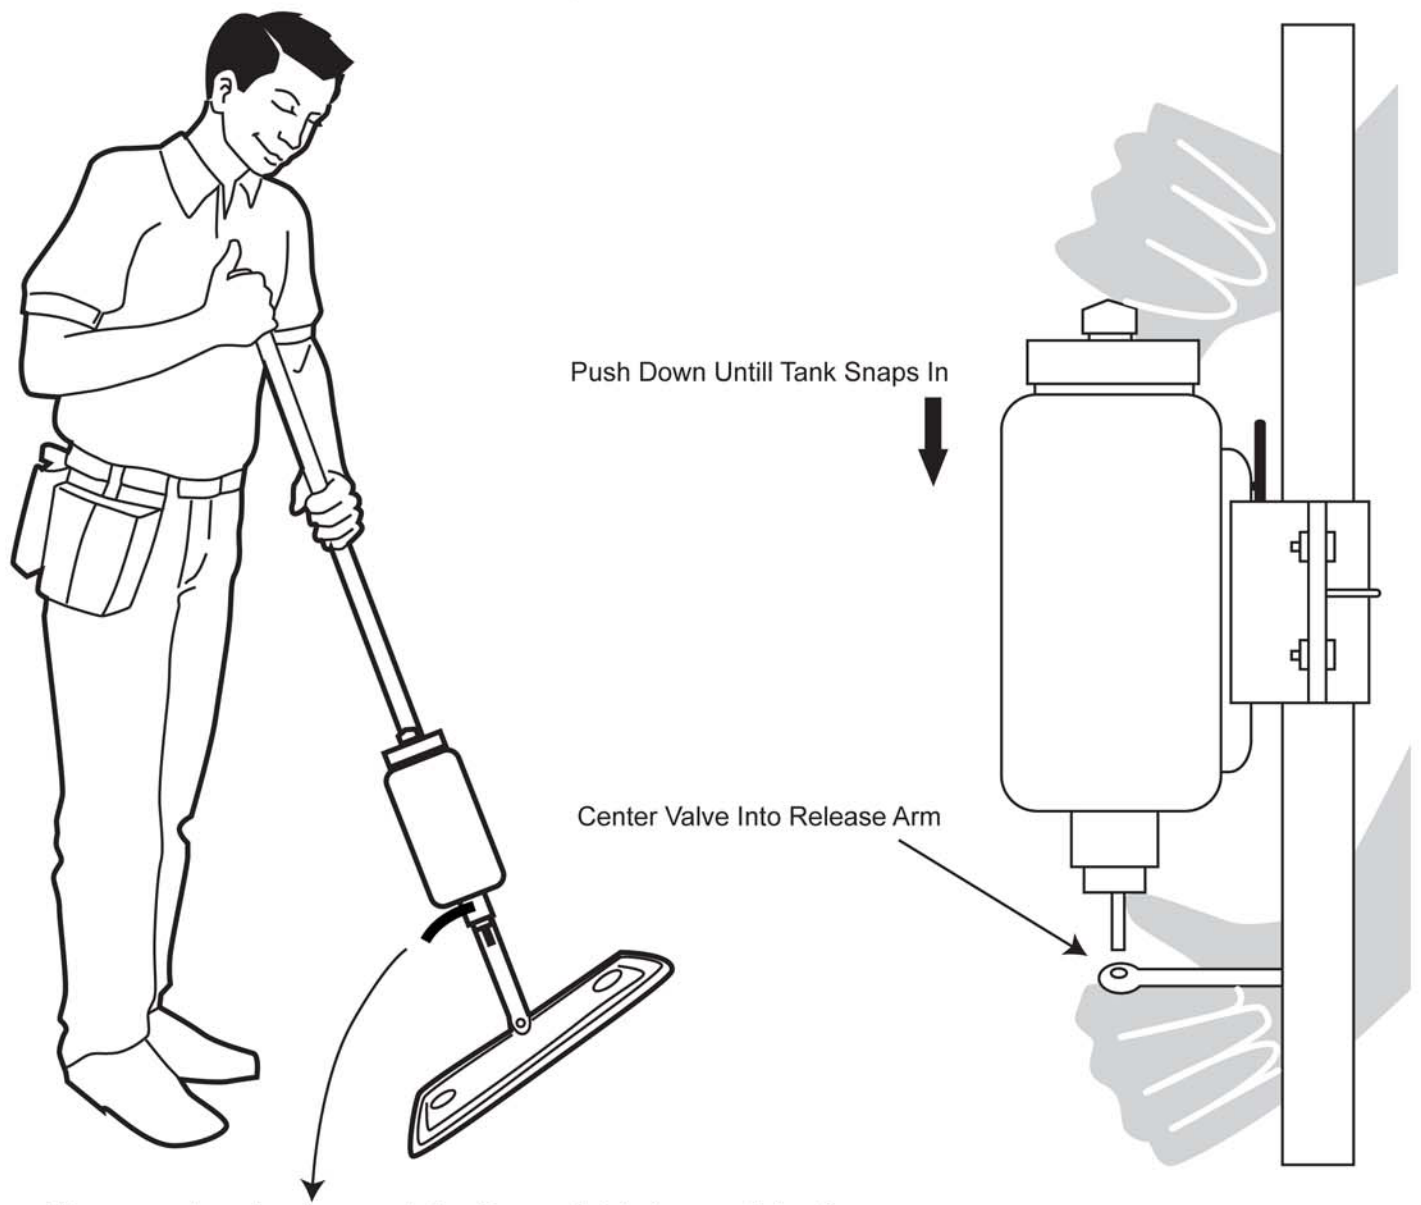

Maintenance Instruction

Rinse Tank & Valve With Water Or Dispose Valve & Tank

When you stop releasing wax to the floor, wait 2 to 3 seconds to allow the remaining wax in valve to flow out then just mop over.

To Release Solution Please Pull Up Air Valve

Press Down To Release Solution